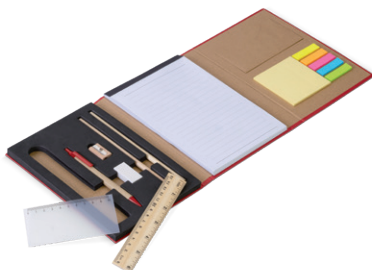

**TOP  
BASIC**

95200 WASCO PLAY SET

Wasco play set with wasco crayons, a drawing and stickers. Size: 160x100mm.

**TOP  
BASIC**

92519 STATIONERY SET

The ultimate stationery set with everything you need for your desk. Ranging from a wooden ruler, pencils, a sharpener, an eraser, a flexible ruler to a notepad, adhesive notes, index tabs and obviously a pen. Size: 155x25x210mm.