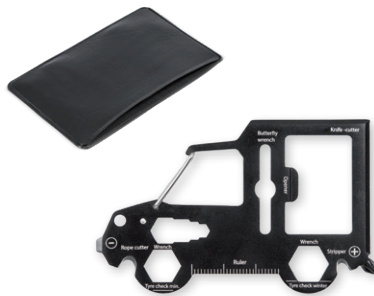

This multi-tool in the shape of a car is made from stainless steel. This useful card tool will be delivered in a PU case and can be easily carried within a wallet. With this card, you will have an array of handy tools in your pocket. Size: 87x55x2mm.

TOP RIDE

93406 SCREWDRIVER WITH BOTTLE OPENER