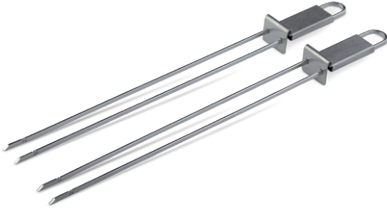

94516 SKEWER

Set of two skewers in gift box. Keep meat or vegetables together while roasting. Perfect for a barbecue. Reusable and easy to clean. Size: 330x84x24mm.

TOP
TASTE