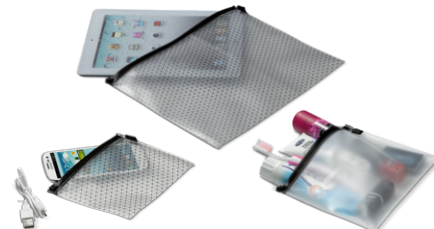

95115 TRAVEL ORGANIZERS (SET OF 3PC)

Always be well organised on holiday or business trip with these transparent and splashproof travel organisers. Set of three pieces which fit into each other (small 120x160mm, medium 150x210mm, large 220x280mm). Suitable for example clothes, toiletries, electronics and travel documents. Size: 280x220mm.

**travel
top**