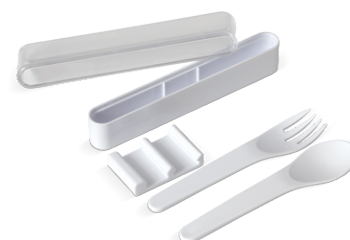

90409 LUNCH CUTLERY IN BOX

Bring your lunch to work? Then this cutlery set is perfect for you. The spoon and fork will ensure that you can eat yogurt or salad on-the-go. Dirty cutlery after lunch? Just put them back in the case and wash them at home. Size: 162x63x20mm.