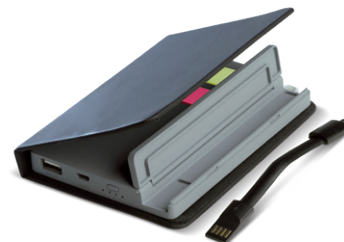

**travel  
top**

91291 POWERNOTE 4000MAH

A great DeskPoint design powerbank (4000mAh). This powerbank looks like a notebook and is therefore the perfect accessory for in your bag. The powerbank is supplied with yellow and pink notes, a smartphone holder and also contains a cable to connect to your device. Size: 140x98x20mm.