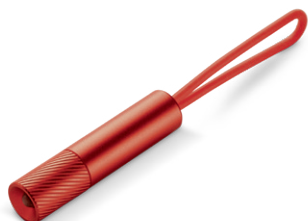

93303 LOOP TORCH GLOW IN THE DARK

Torch with silicone glow in the dark loop. Also suitable as a bike torch. Delivered including batteries and packed in a nice gift box. Size: Ø13x55mm.

TOPSMILE

90957 MINI LED LIGHT WITH KEYRING